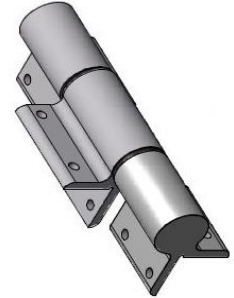

# Gate Hardware

Aluminum Hinge Set  
*Non Self-Close*  
**#60303**  
Screws included

Cornerstone Residential  
Self-Close  
**#60304**  
Screws included

Stainless Steel  
Self-Close  
**#60301**  
Screws included

Commercial  
Barrel Hinge  
*Non Self-Close*  
**#60275**  
Screws not included

Keystone X Latch  
**#60312**

Stainless Steel  
Auto Latch  
**#60309**

Jr Magnetic Pool Latch  
**#60314**

Magnetic Pool Latch  
**#60315**

Tri-Latch Deluxe  
Magnetic Pool Latch  
**#60319**

Lockable Drop Rod  
**#60320**