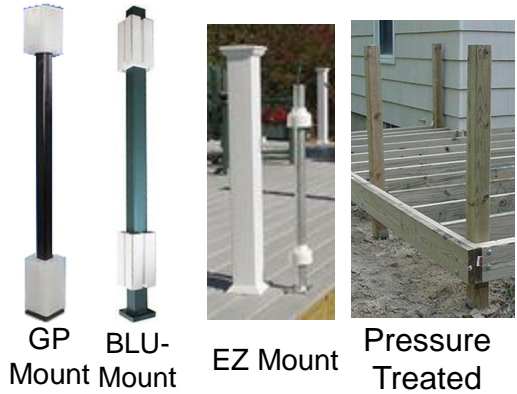

Traditional Railing with Standard Top Rail

Traditional Railing with Bevel Top Rail

Ornamental Railing with Standard & Bevel Top Rail

Stair Rails

Railing with Standard Top Rail

Railing with Bevel Top Rail

All railing panels include Aluminum Channel in top & bottom rail.

Alternate Bracket styles available.

Picket Options

INSTALLING RAILING

Post Options

Install Posts/Post Mounts

Sleeve PVC Posts over post mounts, measure bays, VFI fabricates & you install. We can also fabricate from wood to wood measurements.