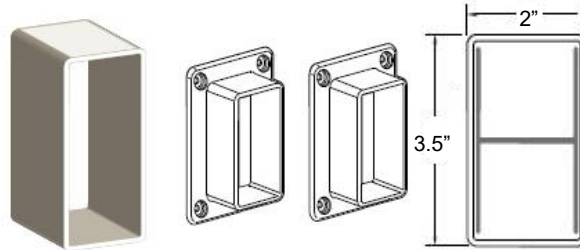

Traditional Railing with Standard Top Rail

Traditional Railing with Bevel Top Rail

Ornamental Railing with Standard & Bevel Top Rail

Stair Rails

Railing with Standard Top Rail

Railing with Bevel Top Rail

All railing panels include Aluminum Channel in top & bottom rail.

Alternate Bracket styles available.

Picket Options

INSTALLING RAILING

Post Options

Install Posts/Post Mounts

Sleeve PVC Posts over post mounts, measure bays, VFI fabricates & you install. We can also fabricate from wood to wood measurements.