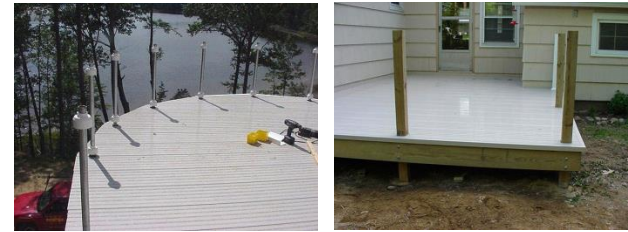

Traditional Railing with Standard Top Rail

Traditional Railing with Bevel Top Rail

Ornamental Railing with Standard & Bevel Top Rail

Stair Rails

Railing with Standard Top Rail

Railing with Bevel Top Rail

All railing panels include Aluminum Channel in top & bottom rail.

Alternate Bracket styles available.

Picket Options

INSTALLING RAILING

Post Options

Install Posts/Post Mounts

Sleeve PVC Posts over post mounts, measure bays, VFI fabricates & you install. We can also fabricate from wood to wood measurements.