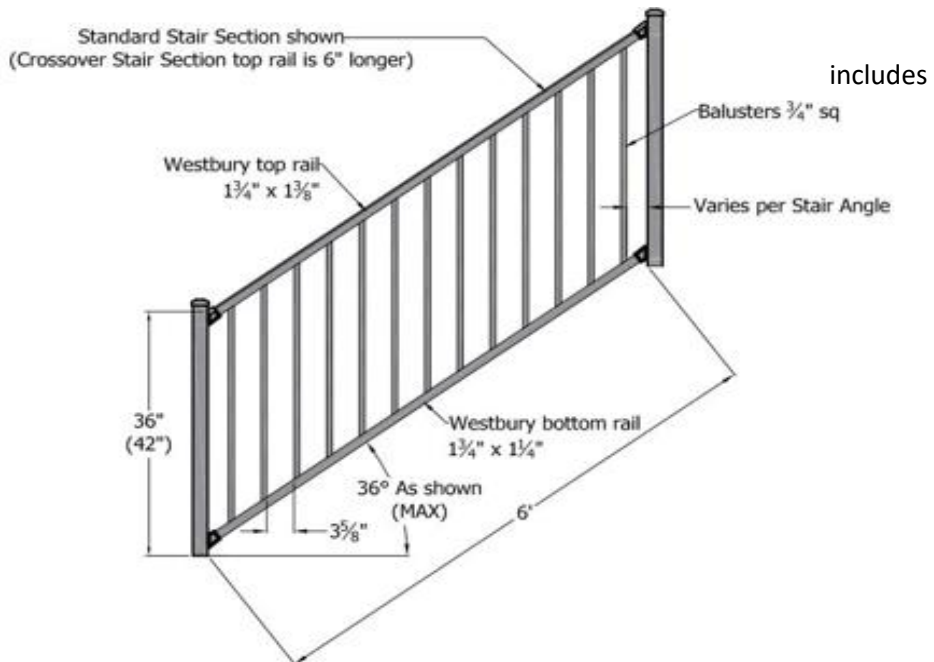

Tuscany (Style C10) Aluminum Railing

C10 RAILING SPECIFICATIONS

- Railing Heights: **36", 42"** *Standard Quick Ship*
- Railing Lengths: 3', 4', 5', **6', 7', 8'**
- Stair Rail Lengths: 3', 4', 5', **6', 7', 8'**
- Post Dimensions: 2" x 2" x **37"** or **43"** (stair); 2" x 2" x **47"** or **53"** (stair)
- Baluster: 3/4" x 3/4" x .053" wall
- Baluster Spacing: 3.875"
- Stylish Top Rail: 1 3/4" w (.090") x 1 3/8" t (.085")
- Bottom Rail: 1 3/4" w (.090") x 1 1/4" t (.120")

C-10 TUSCANY RAILING PANEL KIT

- includes **1 - Panel (5', 6' or 8' wide)**
1 - Set of Four Brackets

- | | |
|---------|--------|
| 5' wide | #70002 |
| 6' wide | #70003 |
| 8' wide | #70005 |

C-10 TUSCANY STAIR RAILING PANEL KIT