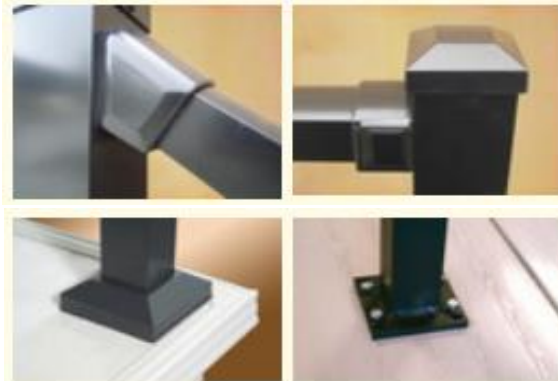

White Fine Texture
DSI 123

Clay
DSI 128

Silver
DSI 125

Ninety Bronze
DSI 131

Satin Black
DSI 101

FEATURES

WESTBURY C-10 TUSCANY ALUMINUM RAILING

RESIDENTIAL POST KIT