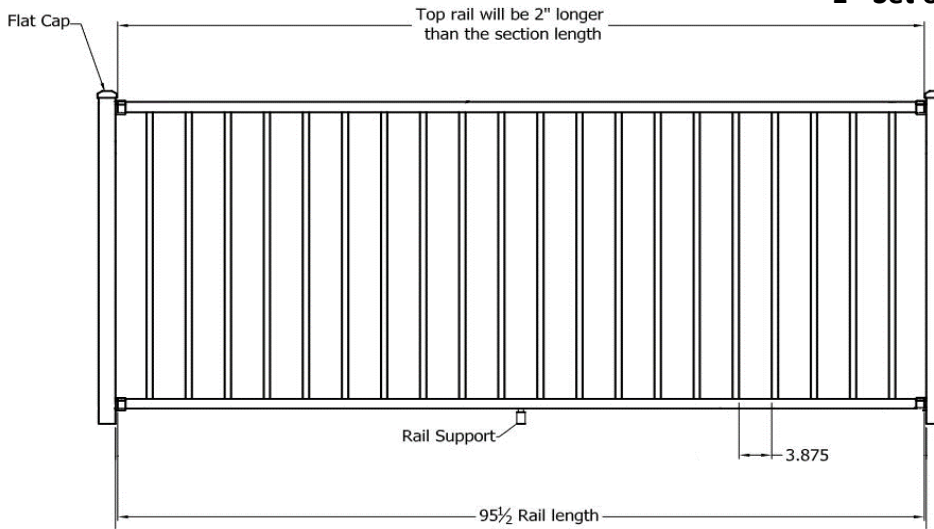

C-10 TUSCANY RAILING PANEL KIT

1. includes **1 - Panel (5', 6' or 8' wide)**
   1 - Set of Four Brackets

5' wide	#70002
6' wide	#70003
8' wide	#70005