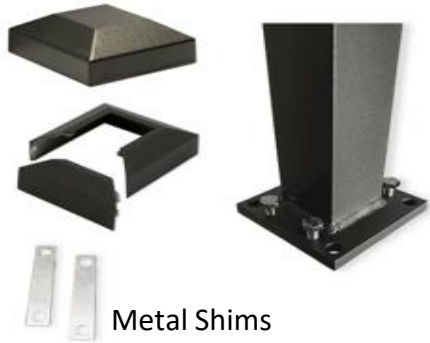

Black Fine Texture
DSI 106

Gloss White
DSI 102

SPECIAL ORDER COLORS

Speckled Walnut
DSI 121

Sandy Shore
DSI 122

Bronze Fine Texture
DSI 107

Gloss Beige
DSI 104

Chocolate
DSI 124

White Fine Texture
DSI 123

Clay
DSI 128

Silver
DSI 125

Ninety Bronze
DSI 131

Satin Black
DSI 101

FEATURES

WESTBURY C-10 TUSCANY ALUMINUM RAILING

RESIDENTIAL POST KIT

- | | |
|----------------|--|
| Regular | 1 - 2" x 37" Flanged Post w-Metal Shims |
| #73344 | 1 - 2" Flat Cap |
| | 1 - 2" Flair |
| Stair | 1 - 2" x 37" Flanged Post w-Metal Shims |
| #73345 | 1 - 2" Flat Cap |
| | 1 - 2" Flair |