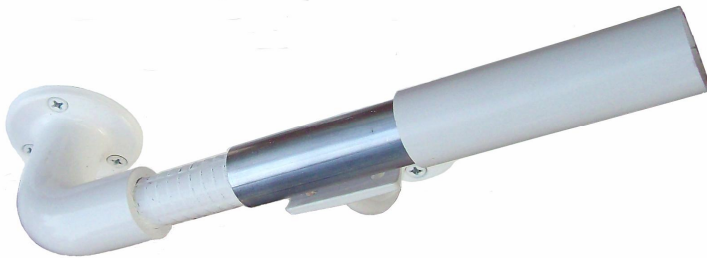

Secondary Handrail

Eclipse 2HR is a graspable handrail system that many building code departments require to meet local codes.

The 2HR is a 1.5" round railing with an aluminum reinforcement designed to be ADA compliant and meet IRC and IBC requirements.

- * **Sturdy, Rigid PVC Pipe with Aluminum Reinforcement**
- * **Stronger Aluminum Insert**
- * **Easy Installation**
- * **Maintenance Free**
- * **Clean, Near Seamless Connections**
- * **Colors Available**

8'8" Grab Rail Kit		#29300 Grab Rail End Cap		#29304 180 Degree Post Return		#29308 36 Degree Stair Elbow		#29312 5 Degree Stair Elbow
3" Offset Bracket		#29301 3" x 3" Outside Corner		#29305 90 Degree Inside Corner		#29309 32 Degree Stair Elbow		#29313 13.5" Wall Return
Offset 90 Degree Post Return		#29302 6" Inside Corner Bracket		#29306 34 Degree Stair Elbow		#29310 34 Degree Stair Elbow		#29314 6" Joiner
6" Joiner		#29303 Handicap Loop		#29307 36 Degree Stair Elbow		#29311 5 Degree Stair Elbow		